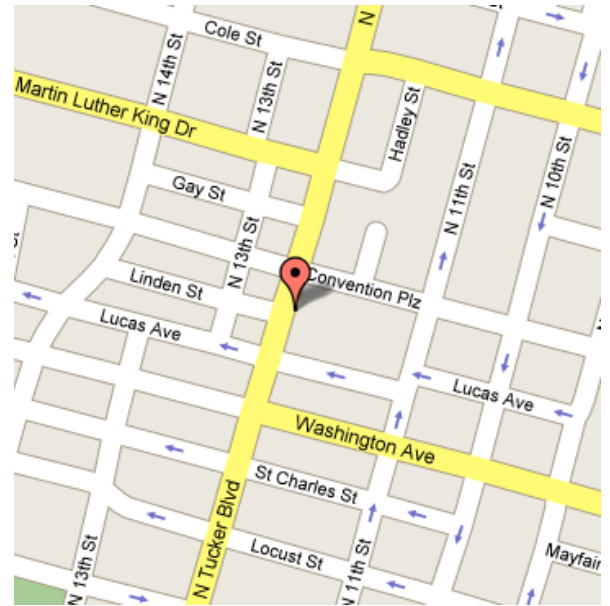

DIRECTIONS TO DATOTEL

General Information

710 N. Tucker Blvd.
Suite 400
St. Louis, MO 63101

Datotel is located in The Globe Building at the corner of Tucker and Convention, one block north of Washington Ave.

From West St. Louis / West County - Highway 40

- Take I-64/Hwy 40 East to 14th Street Exit
- Turn left at light onto 14th Street
- Continue on 14th Street to Delmar/Convention (one block past Washington)
- Turn right on Convention
- Go through light at Tucker, and the underground parking garage is immediately on your right once you pass Tucker
- Take stairs or parking elevator to main lobby, and then take main elevator to 4th floor.
- Bring parking stub with you for validation

From West St. Louis / St. Charles - Highway 70

- Take I-70 East to 10th Street Exit
- Continue on 10th street to Convention
- Turn right on Convention
- Go through light at 11th Street, and the underground parking garage is about ½ block on your left (just before Tucker Blvd)
- Take stairs or parking elevator to main lobby, and then take main elevator to 4th floor.
- Bring parking stub with you for validation